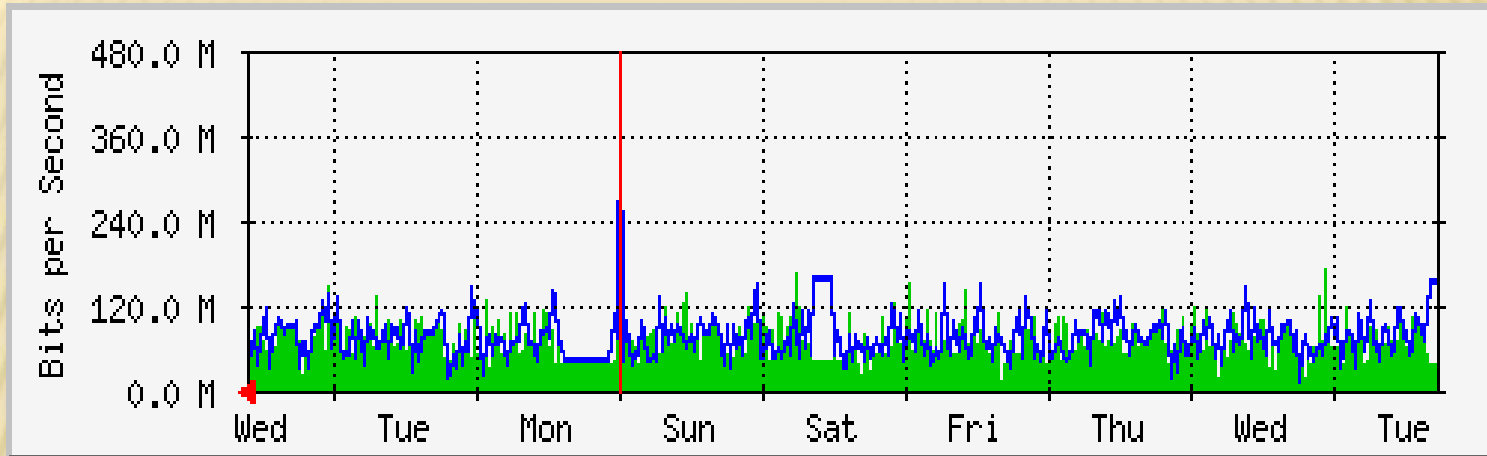

PAST TRAFFIC : WEEKLY VIEW

September 14, 2011