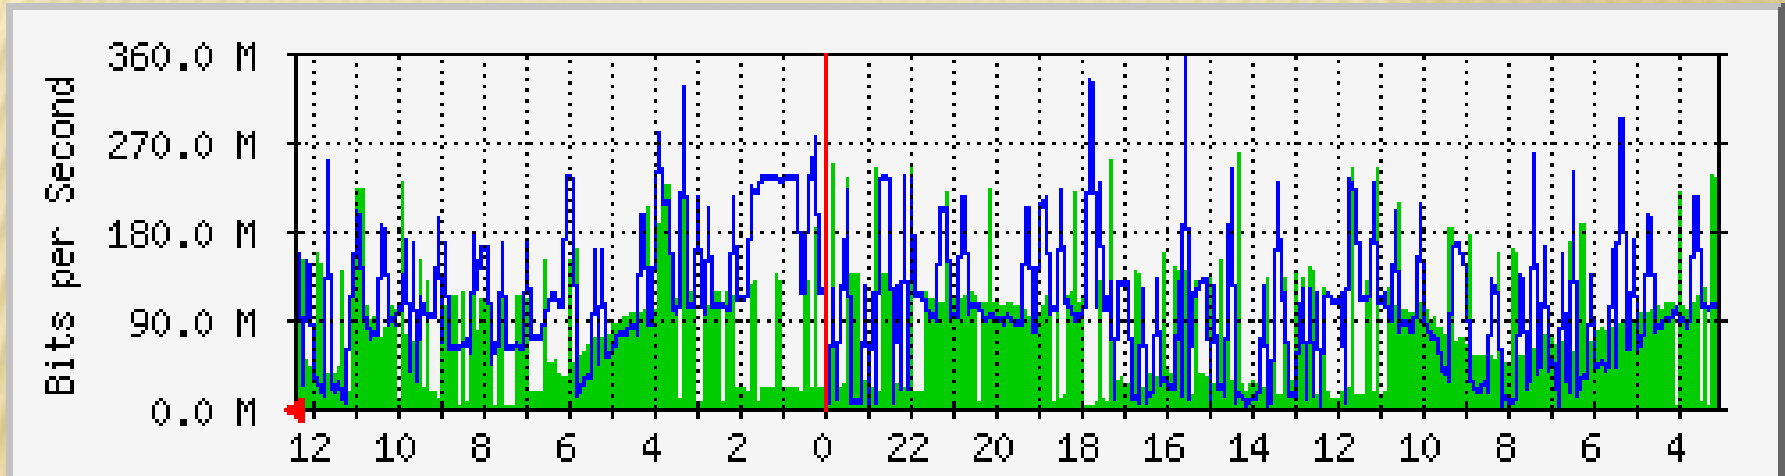

TRAFFIC @ PRESENT

July 16, 2012