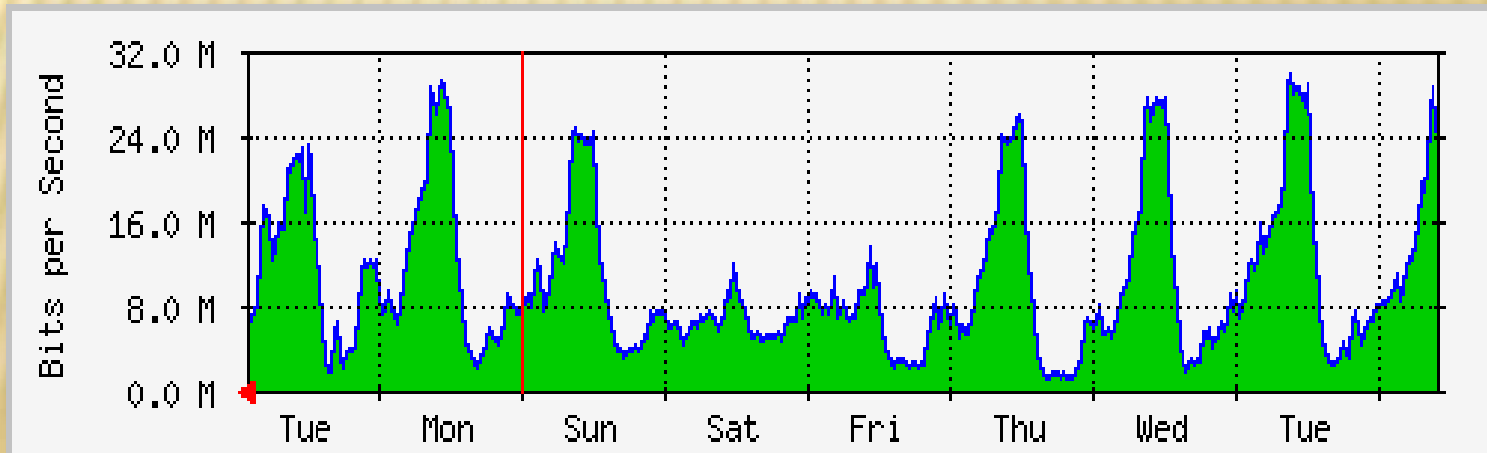

March 02, 2010

<http://www.bdix.net/>